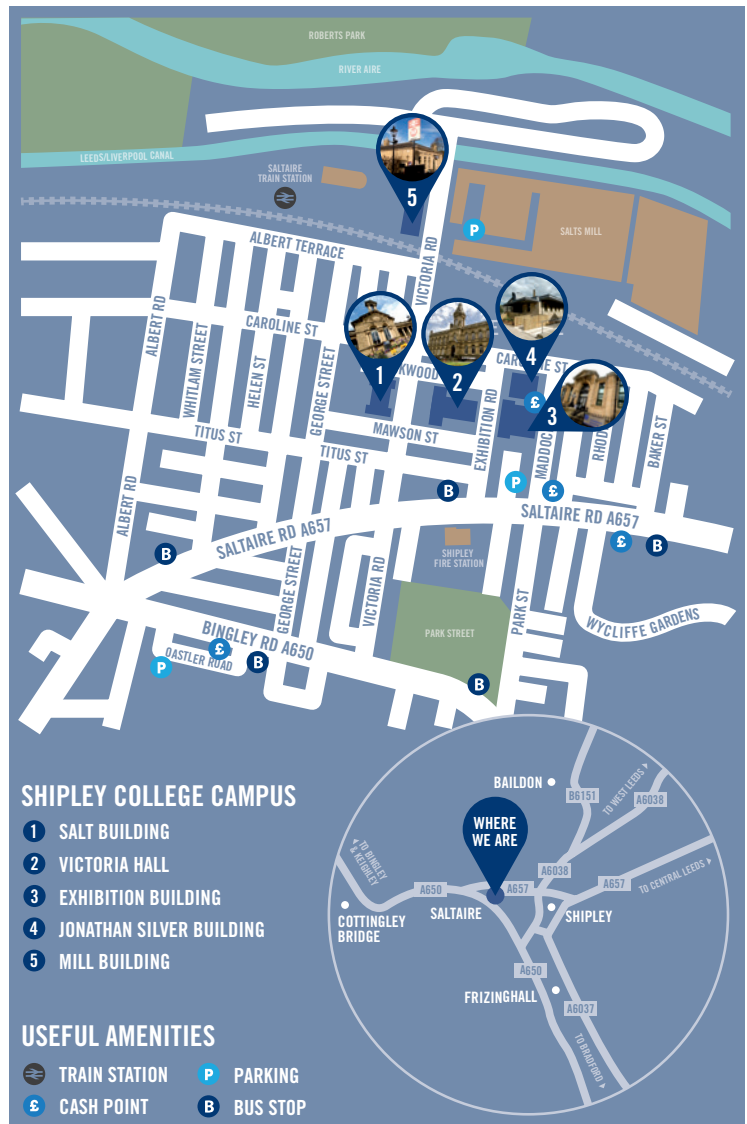

BUSES

- Bradford to Saltaire: 662, 622
- Baildon to Saltaire: 626 (Change in Shipley)
- Keighley & Bingley to Saltaire: 662, 760
- Calverley to Saltaire: 760
- Shipley Town Centre to Saltaire: 622, 623, 760, 676, 678
- Bingley to Shipley: 622, 623, 760
- Guiseley to Shipley: 737
- Idle to Shipley: 614

Reception - t: 01274 327222

w: www.@shiple.ac.uk