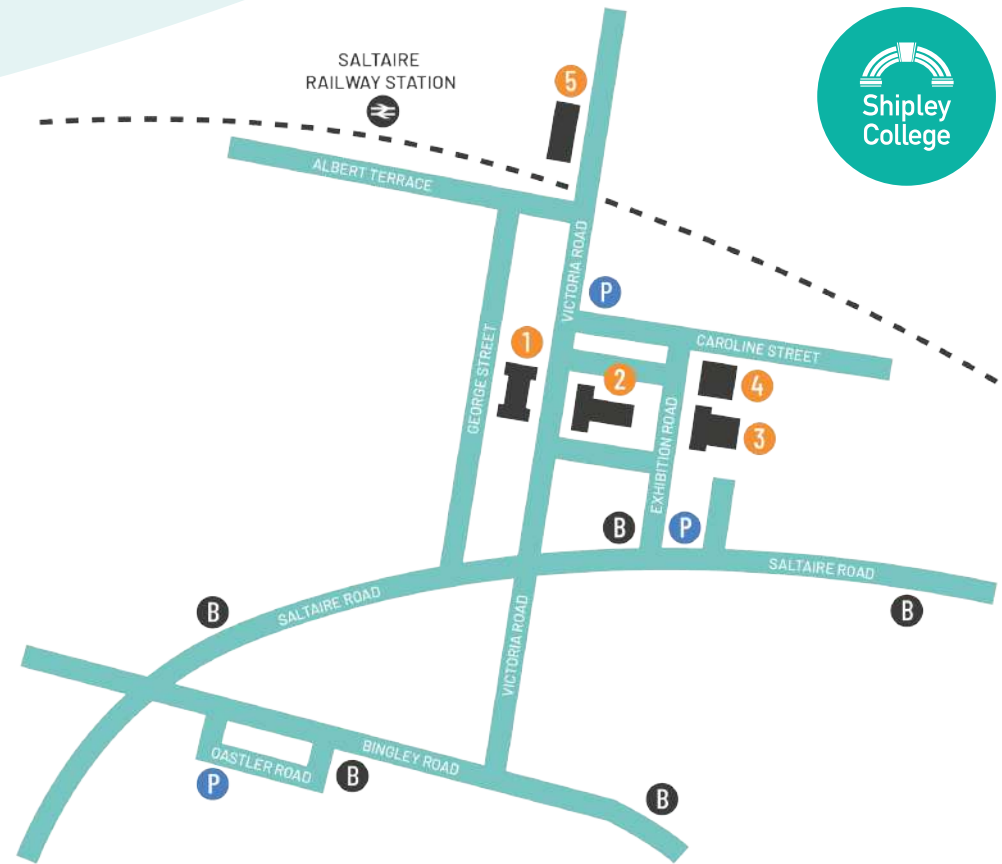

SHIPLEY COLLEGE

How To Find Us

Reception, Student Services and Enrolments are based in the Salt Building, Victoria Road, Saltaire, BD18 3LQ.

Getting Here

We are easily accessible by train or bus from Shipley, Bradford, Leeds, Ilkley, Keighley, Bingley & Skipton.

The most up-to-date bus and rail travel information can be found at:

➔ wymetro.com

College Campus

- 1 Salt Building
- 2 Victoria Hall
- 3 Exhibition Building
- 4 Jonathan Silver Building
- 5 Mill Building

Useful Amenities

- Railway Station
- Bus Stop
- Parking

You can catch a bus from Bradford, Baildon, Keighley, Bingley, Shipley, Guiseley and Idle. There are bus stops situated close to the College, along both main roads through the village.

You can get a train to our campus from Bradford Forster Square, Shipley, Bingley, Keighley, Skipton and Leeds. Our campus is a short walk from Saltaire railway station.

There is public parking close-by within Saltaire village, on Caroline Street and Exhibition Road, both with disabled spaces. Parking costs £4 per day, or £1 after 6pm.