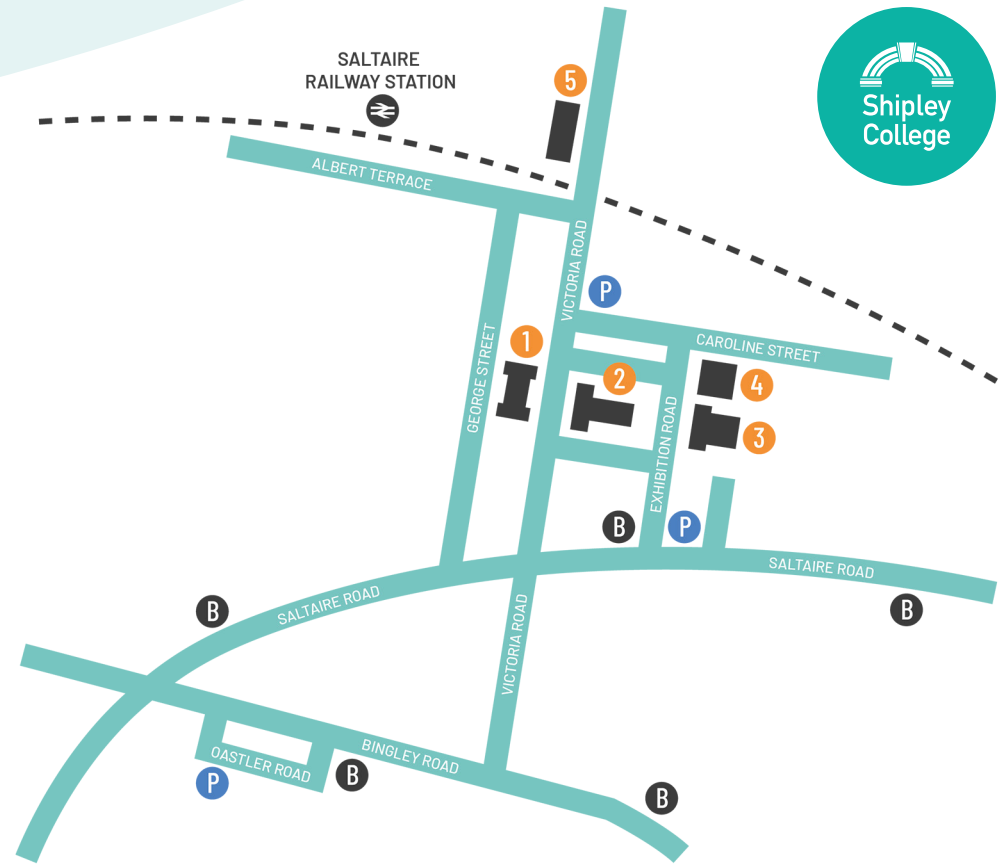

SHIPLEY COLLEGE

How To Find Us

Reception, Student Services and Enrolments are based in the Salt Building, Victoria Road, Saltaire, BD18 3LQ.

Getting Here

We are easily accessible by train or bus from Shipley, Bradford, Leeds, Ilkley, Keighley, Bingley & Skipton.

The most up-to-date bus and rail travel information can be found at:

➔ wymetro.com

College Campus

- 1 Salt Building
- 2 Victoria Hall
- 3 Exhibition Building
- 4 Jonathan Silver Building
- 5 Mill Building

Useful Amenities

- Railway Station
- Bus Stop
- Parking

You can catch a bus from Bradford, Baildon, Keighley, Bingley, Shipley, Guiseley and Idle. There are bus stops situated close to the College, along both main roads through the village.

You can get a train to our campus from Bradford Forster Square, Shipley, Bingley, Keighley, Skipton and Leeds. Our campus is a short walk from Saltaire railway station.

There is public parking close-by within Saltaire village, on Caroline Street and Exhibition Road, both with disabled spaces. Parking costs £4 per day, or £1 after 6pm.